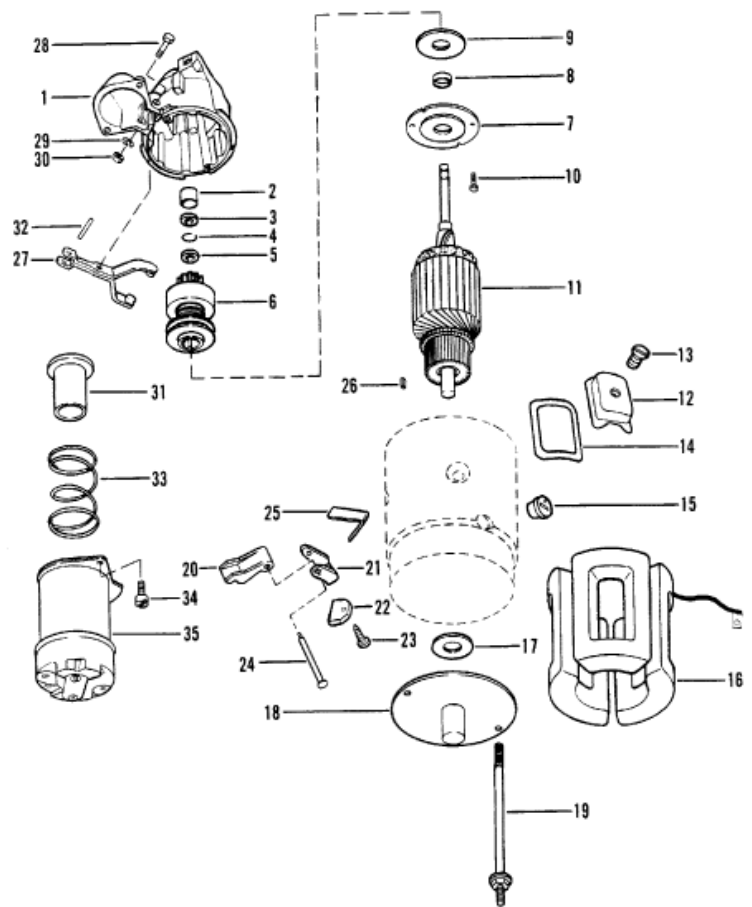

Parts List

Ref	Class	Part	Description	Qty	Comment	Footnote
-	50	97499A 2	STARTER MOTOR ASSEMBLY	1		
1		79206	HOUSING, DRIVE END	1		
2	23	33278	BUSHING, DRIVE END HOUS	1		
3		33292	COLLAR, THRUST	1		
4	53	33290	RING, RETAINING - PINION ST	1		
5		33291	COLLAR, PINION STOP	1		
6		68609	DRIVE ASSEMBLY, CLUTCH	1		
7		79396	PLATE, BEARING	1		
8	23	71694	BUSHING, BEARING PLATE	1		
9	12	68614	WASHER, BEARING PLATE	1		
10	10	79209	SCREW, BEARING PLATE	2		
11		N.S.S.	ARMATURE (DELCO REMY #1E	1		
12		N.S.S.	SHOE, POLE - FIELD COIL (DEL	4		
13		N.S.S.	SCREW, POLE SHOE TO FIELD	4		
14		N.S.S.	INSULATION, FIELD COIL (DEL	1		
15	25	79208	GROMMET, FIELD COIL - FIELD	1		
16		79212	FIELD COIL ASSEMBLY	1		
17	12	68613	WASHER, LEATHER - COMMU	1		
18		79211	FRAME, COMMUTATOR END -I	1		
19		N.S.S.	BOLT, THRU (DELCO REMY #1	2		
20		33284	HOLDER, INSULATED - FIELD F	2		
21		33283	HOLDER, FIELD FRAME BRUSH	2		
22		33270	BRUSH, FIELD FRAME	4		
23		N.S.S.	SCREW, BRUSH LEAD (DELCO	2		
24		N.S.S.	SCREW, BRUSH LEAD (DELCO	2		
25		33294	SUPPORT PACKAGE, GROUND	2		
26	24	33285	SPRING, FIELD FRAME BRUSH	4		
27		N.S.S.	PIN, DOWEL - FIELD FRAME (D	1		
28		33297	LEVER, SHIFT	1		
29		N.S.S.	STUD, SHIFT LEVER (DELCO R	1		
30	12	68615	WASHER, SHIFT LEVER STUD	1		
31	11	26484	NUT, SHIFT LEVER STUD	1		
32		N.S.S.	PLUNGER, SHIFT LEVER (DELCO	1		
33	17	79207	PIN, PLUNGER TO SHIFT LEVE	1		
34		N.S.S.	SPRING, PLUNGER RETURN (E	1		
35		N.S.S.	SCREW, SOLENOID SWITCH (E	2		
35		13037	SOLENOID SWITCH (4-1/4" LO	1		
35	89	18080	SOLENOID SWITCH (3-5/8" LO	1		